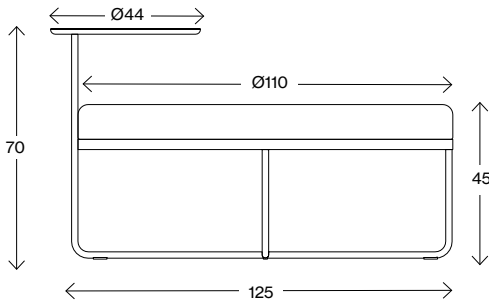

Measurements cm

Shima Ø65 with 1 table

Fabric requirement (r.m)	1,15
Leather requirement (m ²)	2,0
Weight (kg)	14,2
Volume (m ³)	0,323

Measurements cm

Shima Ø90

Fabric requirement (r.m)	1,05
Leather requirement (m ²)	2,0
Weight (kg)	14,2
Volume (m ³)	0,323

Fakta

Shima

Measurements cm

Shima Ø90 with 1 table

Fabric requirement (r.m)	1,05
Leather requirement (m ²)	2
Weight (kg)	20
Volume (m ³)	0,69

Measurements cm

Shima Ø90 with 2 tables

Fabric requirement (r.m)	1,05
Leather requirement (m ²)	2,0
Weight (kg)	10,1
Volume (m ³)	0,19

Measurements cm

Shima Ø110

Fabric requirement (r.m)	2,15
Leather requirement (m ²)	3,3
Weight (kg)	23,2
Volume (m ³)	1,0

Measurements cm

Shima Ø110 with 1 table

Fabric requirement (r.m)	2,15
Leather requirement (m ²)	3,3
Weight (kg)	26,8
Volume (m ³)	1,1

Measurements cm

Shima Ø110 with 2 tables

Fabric requirement (r.m)	2,15
Leather requirement (m ²)	3,3
Weight (kg)	30,3
Volume (m ³)	1,1

Fakta

Shima Garden

Measurements cm

Shima Garden mini Ø13

Weight (kg) 0,4
Volume (m³) 0,03