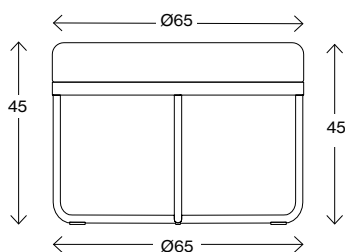

Shima

Measurements cm

Shima Ø38

Fabric requirement (r.m)	0,7
Leather requirement (m ²)	0,7
Weight (kg)	4,3
Volume (m ³)	0,08

Measurements cm

Shima Ø65

Fabric requirement (r.m)	1,15
Leather requirement (m ²)	2,0
Weight (kg)	10,1
Volume (m ³)	0,192

Measurements cm

Shima Ø65 with 1 table

Fabric requirement (r.m)	1,15
Leather requirement (m ²)	2,0
Weight (kg)	14,2
Volume (m ³)	0,323

Measurements cm

Shima Ø90

Fabric requirement (r.m)	1,05
Leather requirement (m ²)	2,0
Weight (kg)	14,2
Volume (m ³)	0,323

Fakta

Shima

Measurements cm

Shima Ø90 with 1 table

Fabric requirement (r.m)	1,05
Leather requirement (m ²)	2
Weight (kg)	20
Volume (m ³)	0,69

Measurements cm

Shima Ø90 with 2 tables

Fabric requirement (r.m)	1,05
Leather requirement (m ²)	2,0
Weight (kg)	10,1
Volume (m ³)	0,19