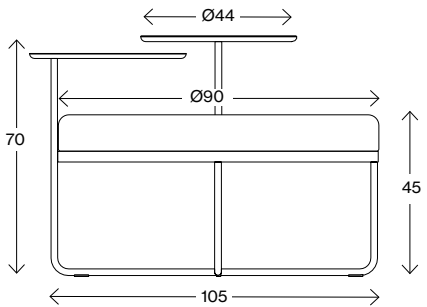

Fakta

Shima

Measurements cm

Shima Ø90 with 1 table

Fabric requirement (r.m)	1,05
Leather requirement (m ²)	2
Weight (kg)	20
Volume (m ³)	0,69

Measurements cm

Shima Ø90 with 2 tables

Fabric requirement (r.m)	1,05
Leather requirement (m ²)	2,0
Weight (kg)	10,1
Volume (m ³)	0,19

Measurements cm

Shima Ø110

Fabric requirement (r.m)	2,15
Leather requirement (m ²)	3,3
Weight (kg)	23,2
Volume (m ³)	1,0

Measurements cm

Shima Ø110 with 1 table

Fabric requirement (r.m)	2,15
Leather requirement (m ²)	3,3
Weight (kg)	26,8
Volume (m ³)	1,1

Measurements cm

Shima Garden Ø38

Vikt (kg) 10
Volume (m³) 0,08

Measurements cm

Shima Garden Ø65

Weight (kg) 13
Volume (m³) 0,26

Measurements cm

Shima Garden Ø90