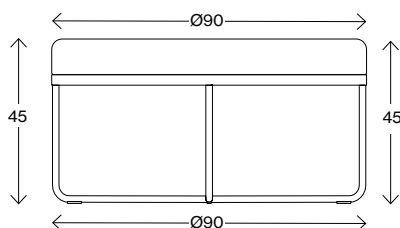

Shima

Measurements cm

Shima Ø38

Fabric requirement (r.m)	0,7
Leather requirement (m ²)	0,7
Weight (kg)	4,3
Volume (m ³)	0,08

Measurements cm

Shima Ø65

Fabric requirement (r.m)	1,15
Leather requirement (m ²)	2,0
Weight (kg)	10,1
Volume (m ³)	0,192

Measurements cm

Shima Ø65 with 1 table

Fabric requirement (r.m)	1,15
Leather requirement (m ²)	2,0
Weight (kg)	14,2
Volume (m ³)	0,323

Measurements cm

Shima Ø90

Fabric requirement (r.m)	1,05
Leather requirement (m ²)	2,0
Weight (kg)	14,2
Volume (m ³)	0,323

Fakta

Shima

Measurements cm

Shima Ø90 with 1 table

Fabric requirement (r.m)	1,05
Leather requirement (m ²)	2
Weight (kg)	20
Volume (m ³)	0,69

Measurements cm

Shima Ø90 with 2 tables

Fabric requirement (r.m)	1,05
Leather requirement (m ²)	2,0
Weight (kg)	10,1
Volume (m ³)	0,19