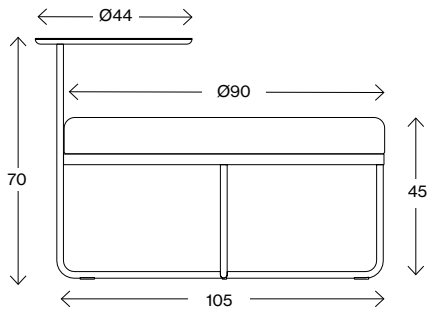

Shima

Measurements cm

Shima Ø38

Fabric requirement (r.m)	0,7
Leather requirement (m ²)	0,7
Weight (kg)	4,3
Volume (m ³)	0,08

Measurements cm

Shima Ø65

Fabric requirement (r.m)	1,15
Leather requirement (m ²)	2,0
Weight (kg)	10,1
Volume (m ³)	0,192

Measurements cm

Shima Ø65 with 1 table

Fabric requirement (r.m)	1,15
Leather requirement (m ²)	2,0
Weight (kg)	14,2
Volume (m ³)	0,323

Measurements cm

Shima Ø90

Fabric requirement (r.m)	1,05
Leather requirement (m ²)	2,0
Weight (kg)	14,2
Volume (m ³)	0,323

Fakta

Shima

Measurements cm

Shima Ø90 with 1 table

Fabric requirement (r.m)	1,05
Leather requirement (m ²)	2
Weight (kg)	20
Volume (m ³)	0,69

Measurements cm

Shima Ø90 with 2 tables

Fabric requirement (r.m)	1,05
Leather requirement (m ²)	2,0
Weight (kg)	10,1
Volume (m ³)	0,19

Measurements cm

Shima Garden Ø38

Vikt (kg) 10
Volume (m³) 0,08

Measurements cm

Shima Garden Ø65

Weight (kg) 13
Volume (m³) 0,26

Measurements cm

Shima Garden Ø90