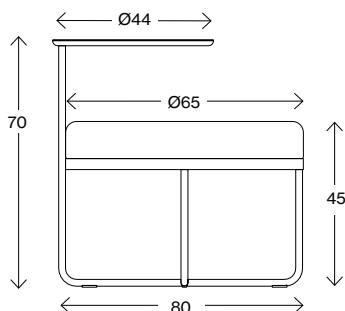

Shima

Measurements cm

Shima Ø38

Fabric requirement (r.m)	0,7
Leather requirement (m ²)	0,7
Weight (kg)	4,3
Volume (m ³)	0,08

Measurements cm

Shima Ø65

Fabric requirement (r.m)	1,15
Leather requirement (m ²)	2,0
Weight (kg)	10,1
Volume (m ³)	0,192

Measurements cm

Shima Ø65 with 1 table

Fabric requirement (r.m)	1,15
Leather requirement (m ²)	2,0
Weight (kg)	14,2
Volume (m ³)	0,323

Measurements cm

Shima Ø90

Fabric requirement (r.m)	1,05
Leather requirement (m ²)	2,0
Weight (kg)	14,2
Volume (m ³)	0,323

Fakta

Shima

Measurements cm

Shima Ø90 with 1 table

Fabric requirement (r.m)	1,05
Leather requirement (m ²)	2
Weight (kg)	20
Volume (m ³)	0,69

Measurements cm

Shima Ø90 with 2 tables

Fabric requirement (r.m)	1,05
Leather requirement (m ²)	2,0
Weight (kg)	10,1
Volume (m ³)	0,19