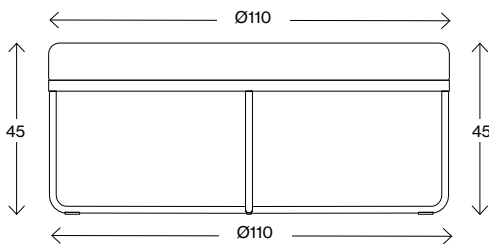

Shima Ø90 with 2 tables

Fabric requirement (r.m)	1,05
Leather requirement (m²)	2,0
Weight (kg)	10,1
Volume (m³)	0,19

Measurements cm