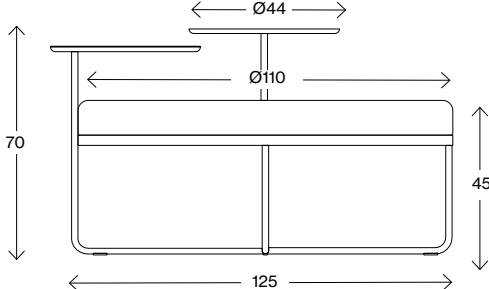

Fakta

Shima

Measurements cm

Shima Ø90 with 1 table

Fabric requirement (r.m)	1,05
Leather requirement (m ²)	2
Weight (kg)	20
Volume (m ³)	0,69

Measurements cm

Shima Ø90 with 2 tables

Fabric requirement (r.m)	1,05
Leather requirement (m ²)	2,0
Weight (kg)	10,1
Volume (m ³)	0,19

Measurements cm

Shima Ø110

Fabric requirement (r.m)	2,15
Leather requirement (m ²)	3,3
Weight (kg)	23,2
Volume (m ³)	1,0

Measurements cm

Shima Ø110 with 1 table

Fabric requirement (r.m)	2,15
Leather requirement (m ²)	3,3
Weight (kg)	26,8
Volume (m ³)	1,1

Measurements cm

Shima Ø110 with 2 tables

Fabric requirement (r.m)	2,15
Leather requirement (m ²)	3,3
Weight (kg)	30,3
Volume (m ³)	1,1

Fakta

Shima Garden

Measurements cm

Shima Garden mini Ø13

Weight (kg) 0,4
Volume (m³) 0,03

Measurements cm

Shima Garden Ø38

Vikt (kg) 10
Volume (m³) 0,08

Measurements cm

Shima Garden Ø65

Weight (kg) 13
Volume (m³) 0,26

Measurements cm

Shima Garden Ø90